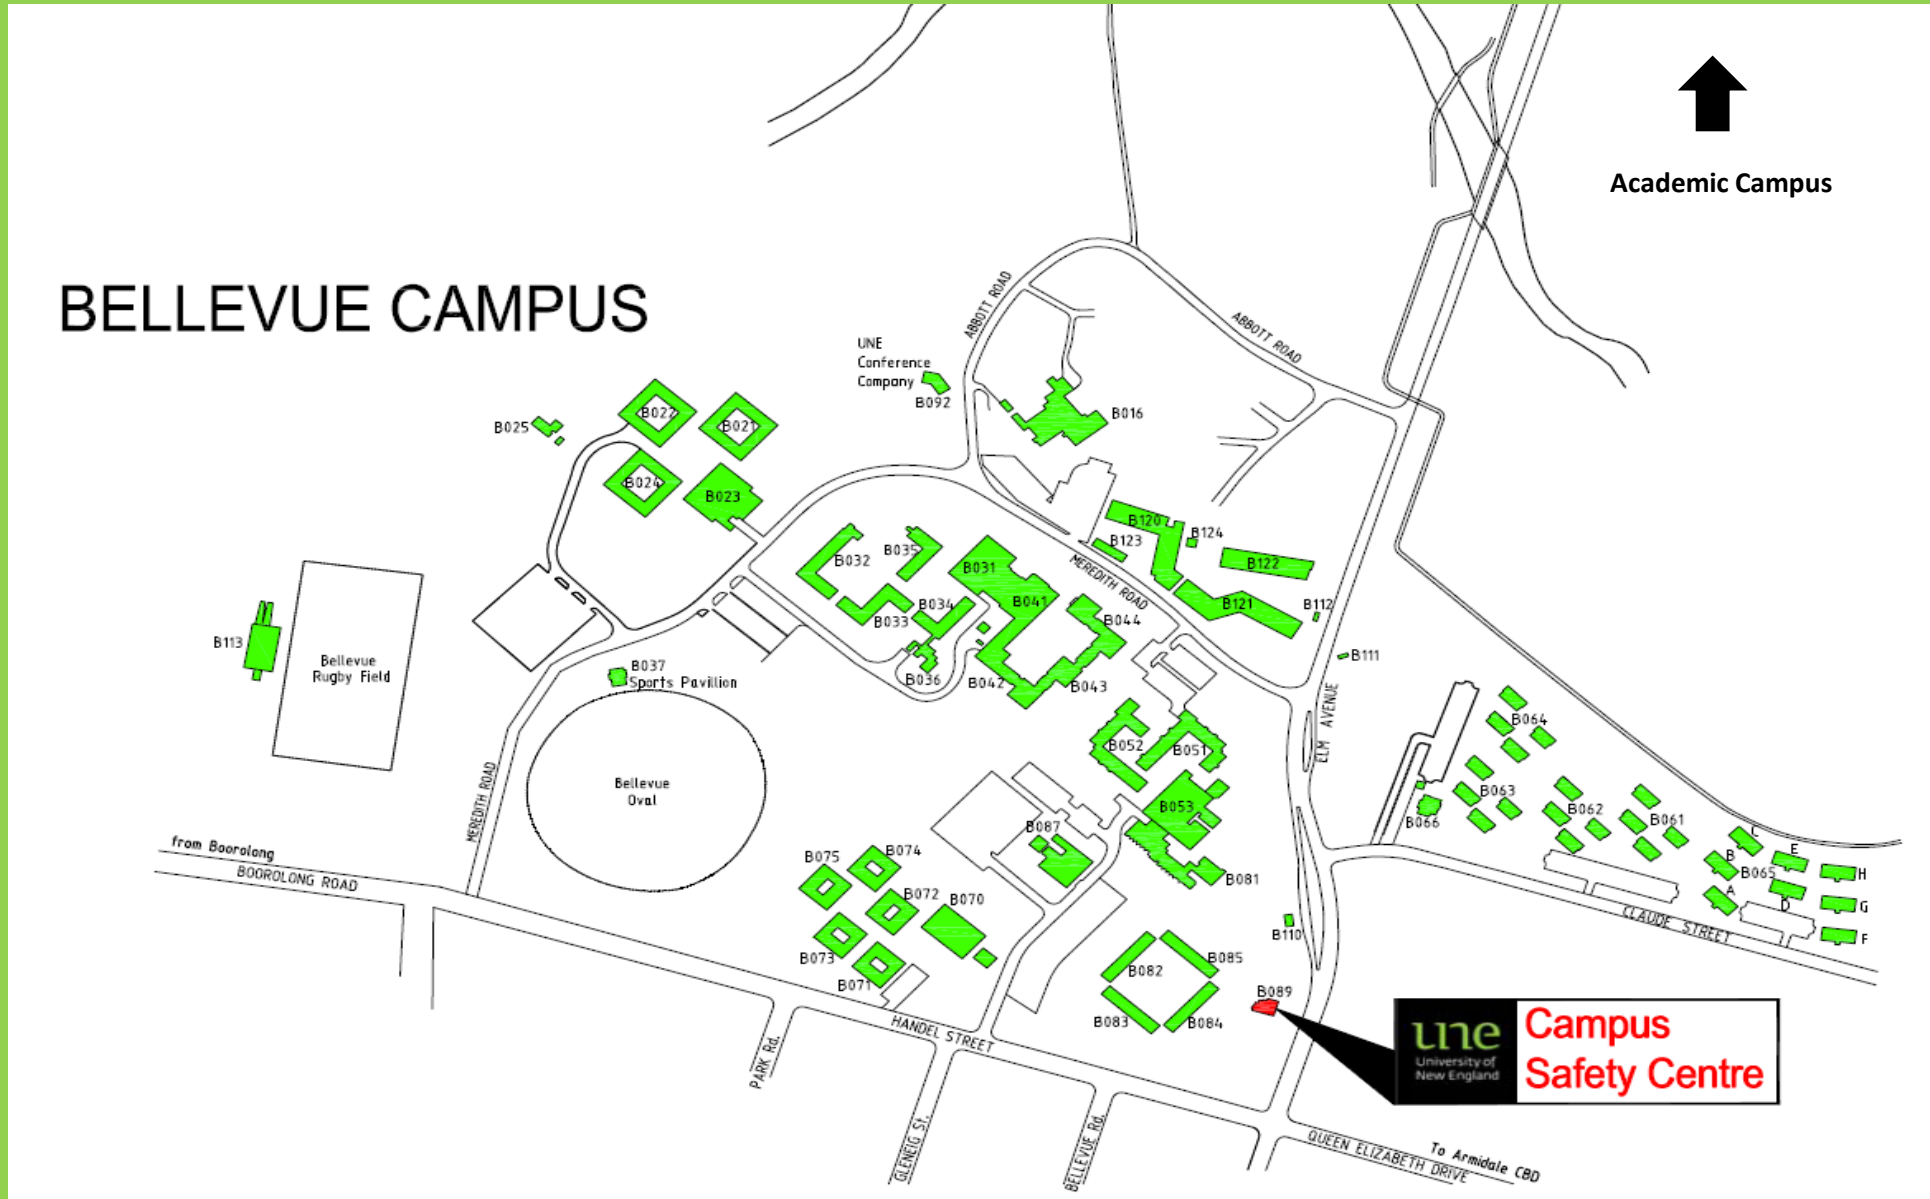

The UNE Campus Safety Centre (B089) is located in the Bellevue Campus precinct near the corner of Elm Avenue and Handel Street (Please refer to the map on the following page).

Map showing the location of the UNE Armidale Campus Safety Centre